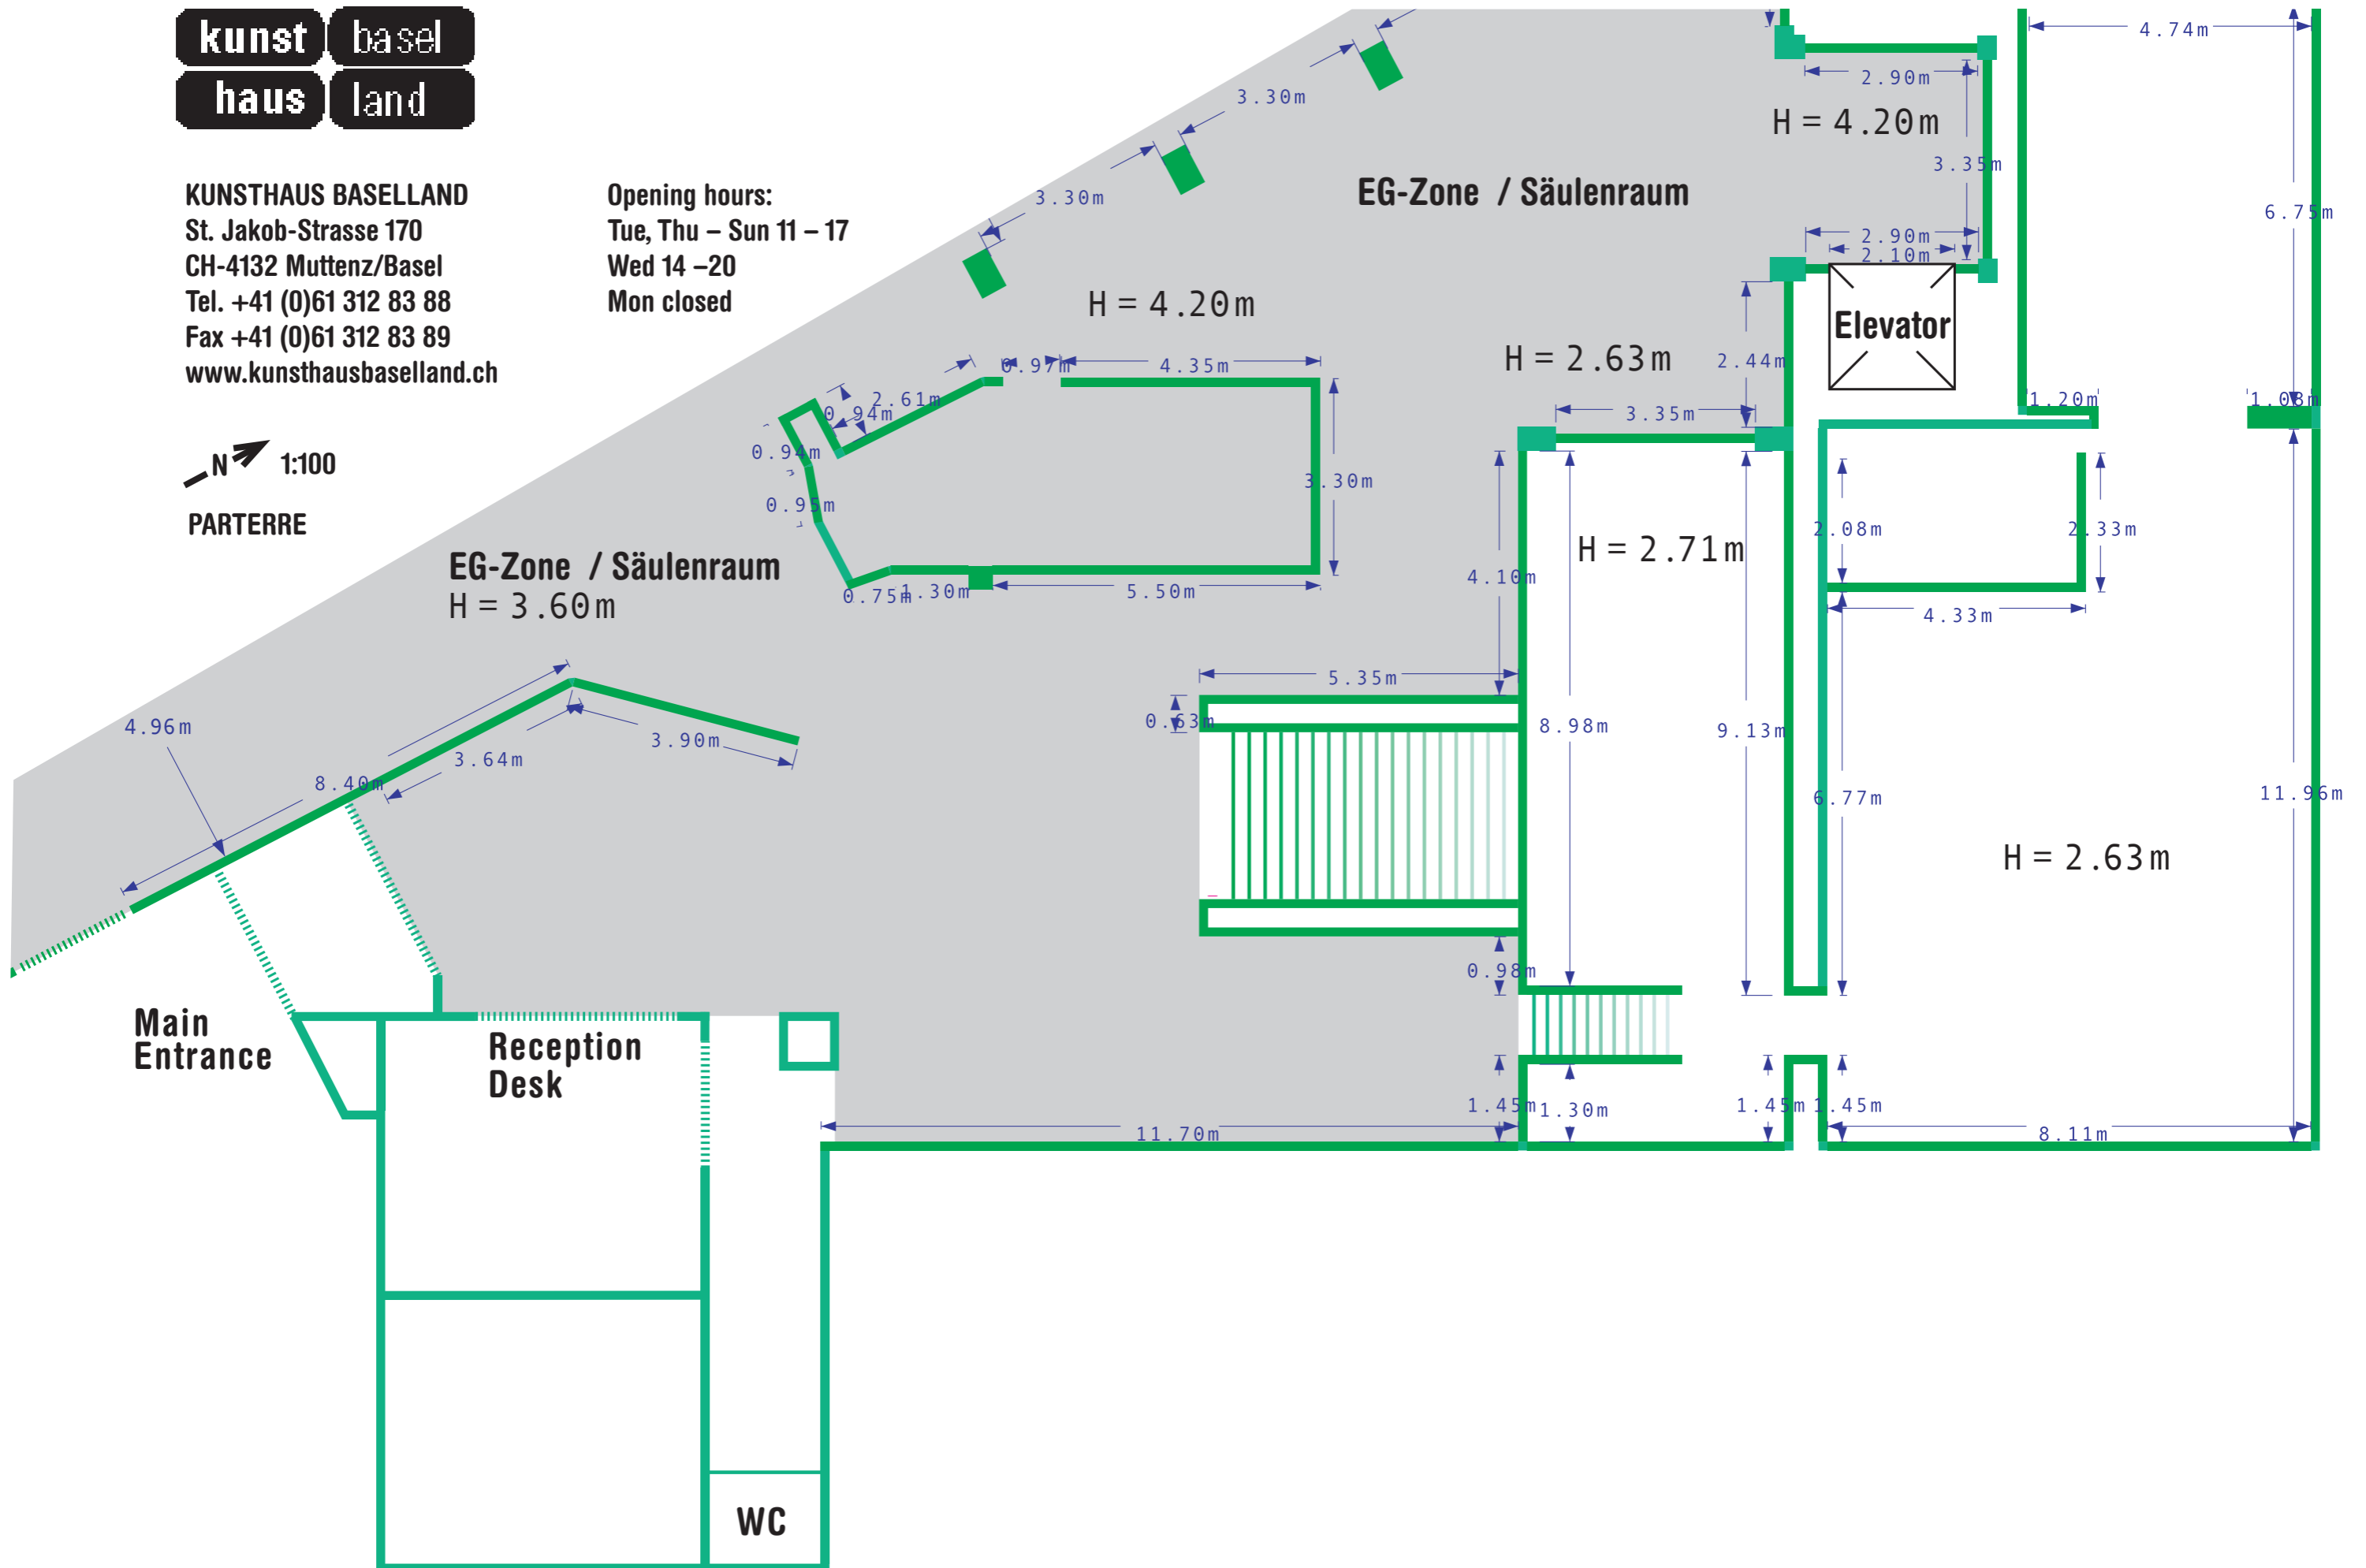

N 1:100
PARTERRE

EG-Zone / Säulenraum
H = 3.60m

EG-Zone / Säulenraum

Elevator

Reception Desk

Main Entrance

WC

H = 2.71m

H = 4.20m

H = 4.20m

H = 2.63m

H = 2.63m

11.70m

8.11m

11.95m

6.75m

4.74m

2.90m

3.35m

2.90m

2.10m

2.44m

3.35m

1.20m