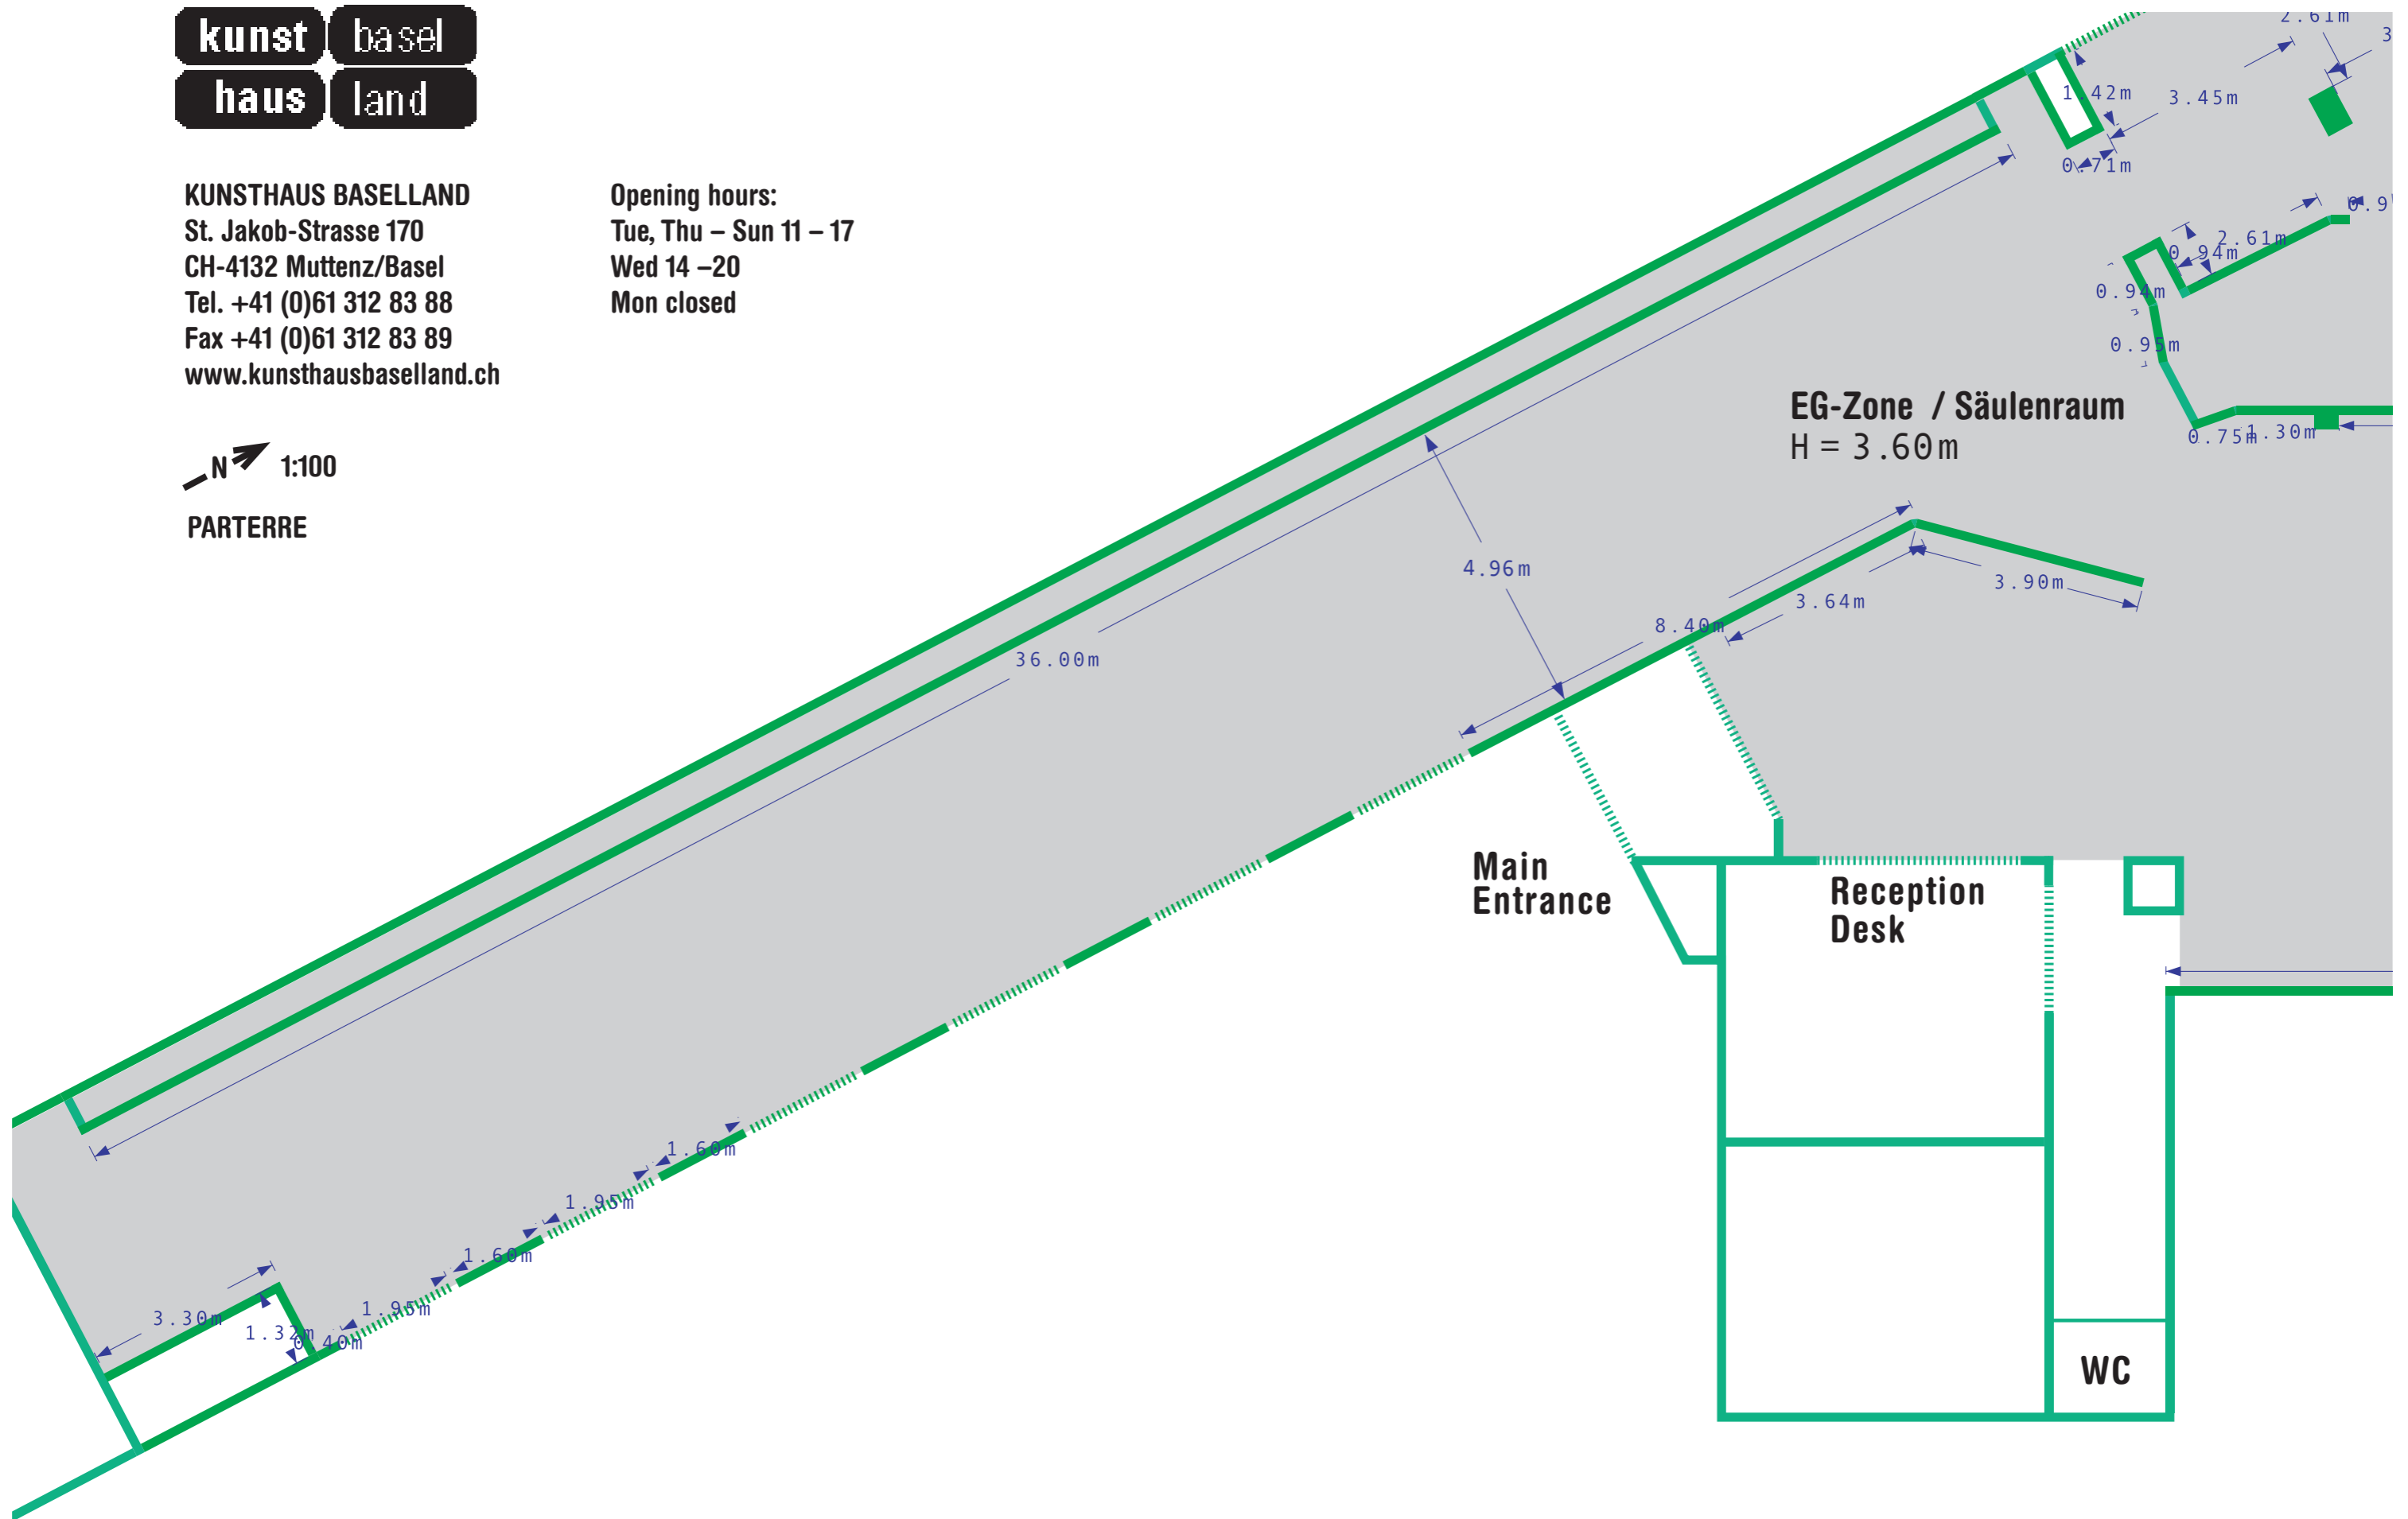

kunst basel
haus land

KUNSTHAUS BASELLAND
St. Jakob-Strasse 170
CH-4132 Muttenz/Basel
Tel. +41 (0)61 312 83 88
Fax +41 (0)61 312 83 89
www.kunsthausebaselland.ch

Opening hours:
Tue, Thu – Sun 11 – 17
Wed 14 – 20
Mon closed

N ↗ 1:100
PARTERRE